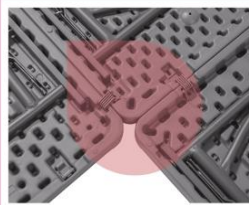

Following ten years of success, our supremely popular range of Mogo Plastic Folding Tables has been modernised and upgraded. The new ZOWN Classic Collection features aesthetic, technical and ergonomic improvements and is manufactured in a new shark grey tone that replaces the traditional light grey shade. All tables are equipped with a smooth, new locking mechanism and the foot pads are inserted into the inner perimeter of the legs. The rectangular tables in particular have better ergonomics at the head, a lengthwise and crosswise joining system and an improved load capacity.

features and benefits

- Available from October 2019!
- Manufactured from 100% pure (first generation) high-density polyethylene, which is not mixed with recycled plastic polymers
- Superior load-bearing capacity of up to **408kgs!**
- Length-wise and width-wise table connectors
- Improved ergonomics means even those seated at the end of the table sit in comfort
- New, smooth manual locking mechanism. Includes automatic sliding rings to prevent undesired folding should the locking mechanism not be engaged properly.
- Integrated foot pads (foot pads are inserted into the perimeter of the legs)
- Individual polypropylene clips hold legs in position when folded. Solid and durable fastening device.
- UV and water-resistant protection - ideal for prolonged outdoor use (indoor storage recommended)
- Fold and store up to 20 tables on a Mogo Table Trolley
- Heat resistant up to 120°C
- Table top and frame in smart shark grey colour
- EN15372: 2013 – Level 2 – General Contract Use
- EN 581-1/-2/-3 - Outdoor Furniture for Contract Use
- Limited 10 year guarantee

Improved leg design - comfortable for those seated at the head of the table

Lengthwise and widthwise table connectors

New and very smooth manual locking mechanism

High density of vaults for added strength and durability